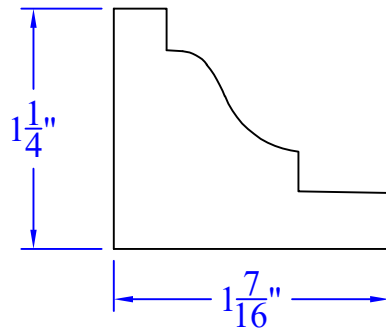

Creative Woodworking N.W., Inc.

1036 S.E. Taylor * Portland, Oregon 97214
Phone:(503) 230-9265 * Fax:(503) 232-9082
www.Creativewoodworkingnw.com

BRKM146

1-1/4" x 1-7/16"