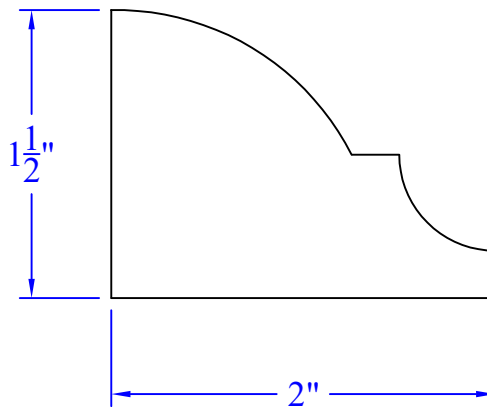

# Creative Woodworking N.W., Inc.

1036 S.E. Taylor \* Portland, Oregon 97214  
Phone:(503) 230-9265 \* Fax:(503) 232-9082  
www.Creativewoodworkingnw.com

BRKM147

1-1/2" x 2"