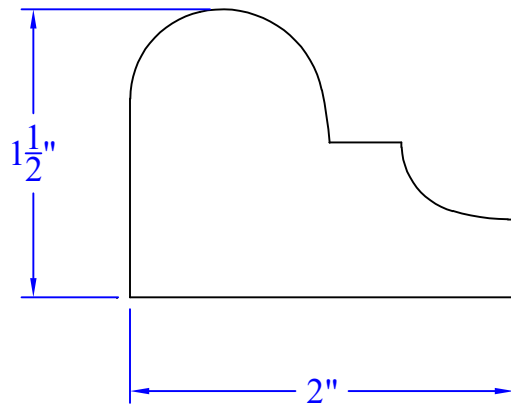

Creative Woodworking N.W., Inc.

1036 S.E. Taylor * Portland, Oregon 97214
Phone:(503) 230-9265 * Fax:(503) 232-9082
www.Creativewoodworkingnw.com

BRKM150

1-1/2" x 2"