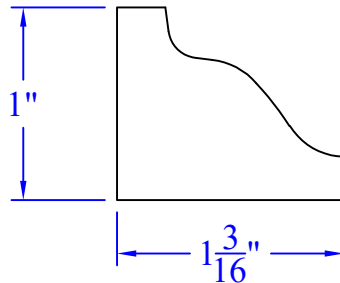

Creative Woodworking N.W., Inc.

1036 S.E. Taylor * Portland, Oregon 97214
Phone:(503) 230-9265 * Fax:(503) 232-9082
www.Creativewoodworkingnw.com

BRKM151

1" x 1-3/16"