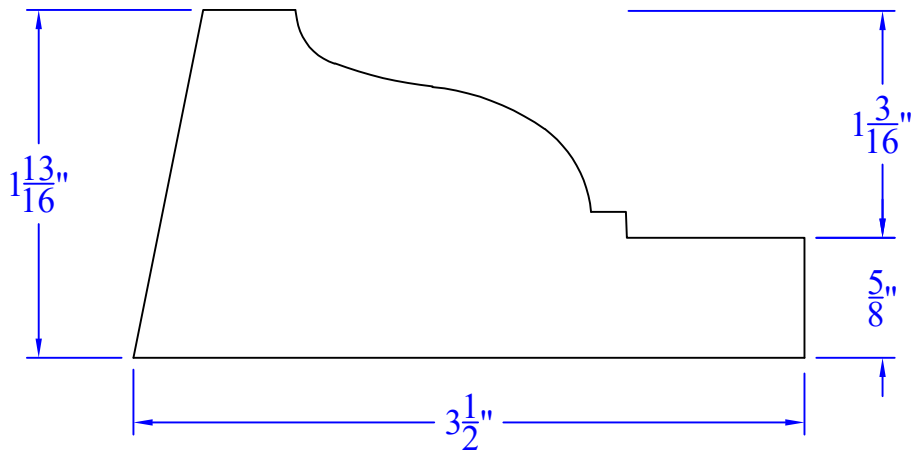

# Creative Woodworking N.W., Inc.

1036 S.E. Taylor \* Portland, Oregon 97214  
Phone:(503) 230-9265 \* Fax:(503) 232-9082  
www.Creativewoodworkingnw.com

BRKM153

1-13/16" x 3-1/2"