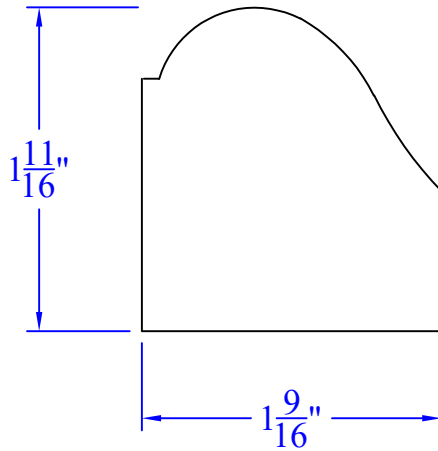

Creative Woodworking N.W., Inc.

1036 S.E. Taylor * Portland, Oregon 97214
Phone:(503) 230-9265 * Fax:(503) 232-9082
www.Creativewoodworkingnw.com

BRKM155

1-11/16" x 1-9/16"