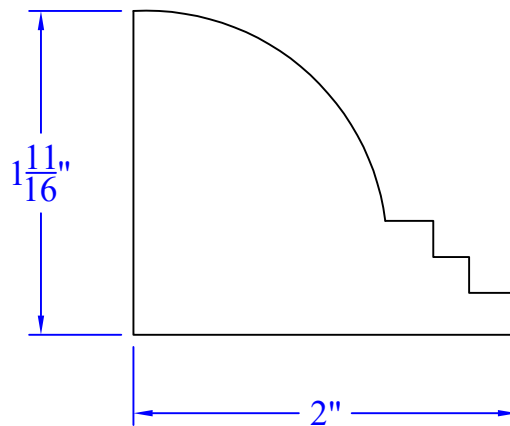

Creative Woodworking N.W., Inc.

1036 S.E. Taylor * Portland, Oregon 97214
Phone:(503) 230-9265 * Fax:(503) 232-9082
www.Creativewoodworkingnw.com

BRKM156

$1\text{-}11/16$ " x 2"