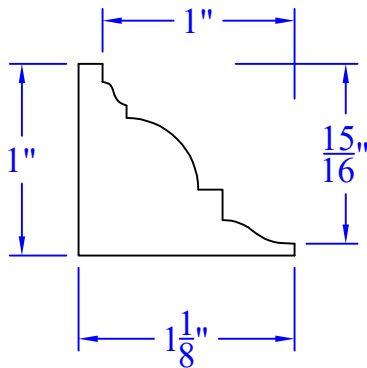

Creative Woodworking N.W., Inc.

1036 S.E. Taylor * Portland, Oregon 97214
Phone:(503) 230-9265 * Fax:(503) 232-9082
www.Creativewoodworkingnw.com

BRKM157

1" x 1-1/8"