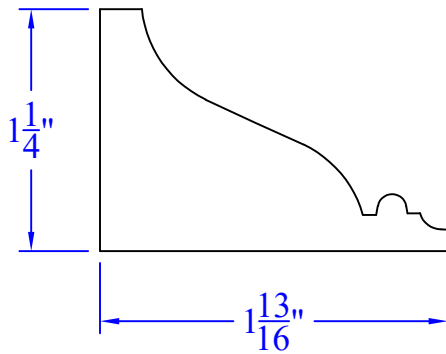

# Creative Woodworking N.W., Inc.

1036 S.E. Taylor \* Portland, Oregon 97214  
Phone:(503) 230-9265 \* Fax:(503) 232-9082  
www.Creativewoodworkingnw.com

BRKM161

1-1/4" x 1-13/16"