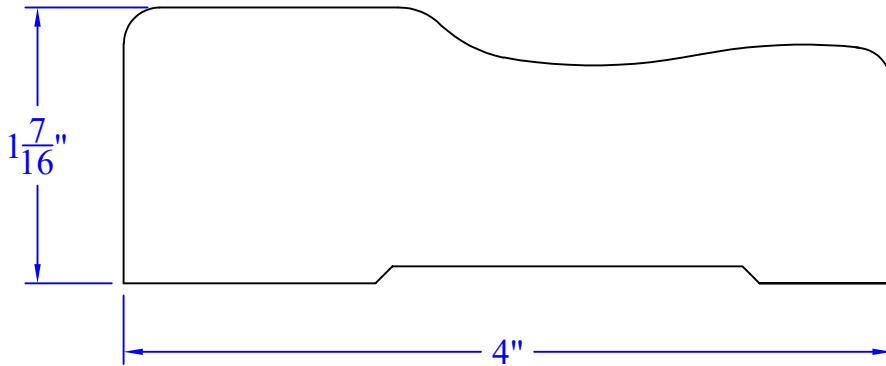

Creative Woodworking N.W., Inc.

1036 S.E. Taylor * Portland, Oregon 97214
Phone:(503) 230-9265 * Fax:(503) 232-9082
www.Creativewoodworkingnw.com

BRKM163

1-7/16" x 4"