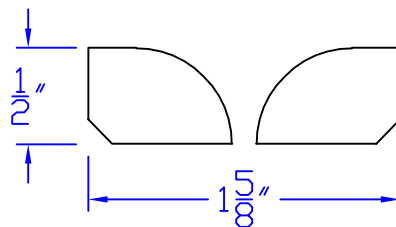

Creative Woodworking N.W., Inc.

1036 S.E. Taylor * Portland, Oregon 97214
Phone:(503) 230-9265 * Fax:(503) 232-9082
www.Creativewoodworkingnw.com

BSH0002

1/2" x 3/4"

SPLITTER CAPABLE
EXTRA SET UP REQUIRED