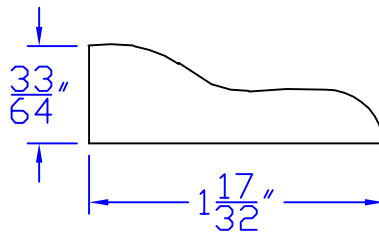

Creative Woodworking N.W., Inc.

1036 S.E. Taylor * Portland, Oregon 97214

Phone:(503) 230-9265 * Fax:(503) 232-9082

www.Creativewoodworkingnw.com

BSH□006

$33/64$ " \times $1-17/32$ "