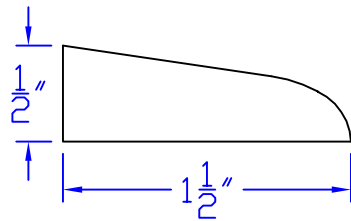

Creative Woodworking N.W., Inc.

1036 S.E. Taylor * Portland, Oregon 97214
Phone:(503) 230-9265 * Fax:(503) 232-9082
www.Creativewoodworkingnw.com

BSH□007

1/2" × 1-1/2"