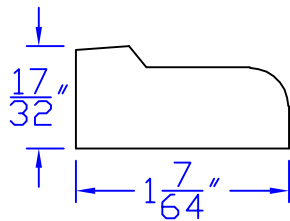

# Creative Woodworking N.W., Inc.

1036 S.E. Taylor \* Portland, Oregon 97214

Phone:(503) 230-9265 \* Fax:(503) 232-9082

www.Creativewoodworkingnw.com

BSH□008

$17/32"$  ×  $1-7/64"$