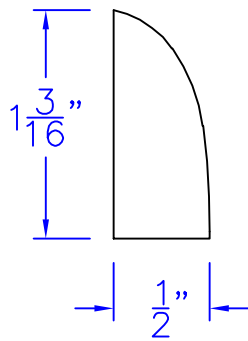

# Creative Woodworking N.W., Inc.

1036 S.E. Taylor \* Portland, Oregon 97214  
Phone:(503) 230-9265 \* Fax:(503) 232-9082  
www.Creativewoodworkingnw.com

BSH0009

$\frac{1}{2}$ " x  $1\frac{3}{16}$ "