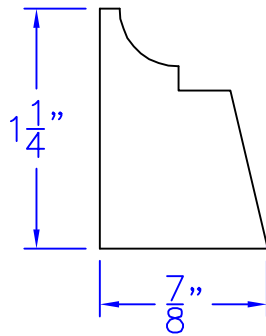

Creative Woodworking N.W., Inc.

1036 S.E. Taylor * Portland, Oregon 97214
Phone:(503) 230-9265 * Fax:(503) 232-9082
www.Creativewoodworkingnw.com

BSH0014
7/8" x 1-1/4"