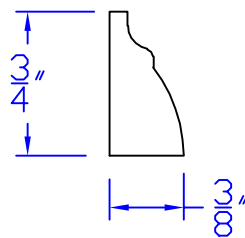

Creative Woodworking N.W., Inc.

1036 S.E. Taylor * Portland, Oregon 97214
Phone:(503) 230-9265 * Fax:(503) 232-9082
www.Creativewoodworkingnw.com

BSH0015

3/4" x 3/8"

PREP @ 11/16" x 1-13/16"