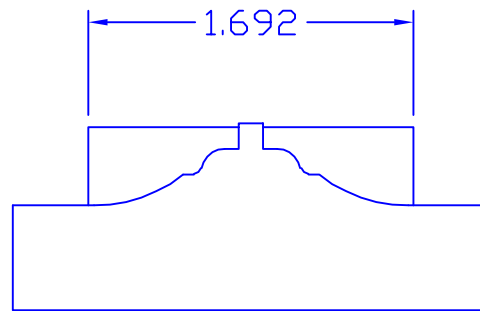

Creative Woodworking N.W., Inc.

1036 S.E. Taylor * Portland, Oregon 97214
Phone:(503) 230-9265 * Fax:(503) 232-9082
www.Creativewoodworkingnw.com

BSH0015

3/4" x 3/8"

PREP @ 11/16" x 1-13/16"