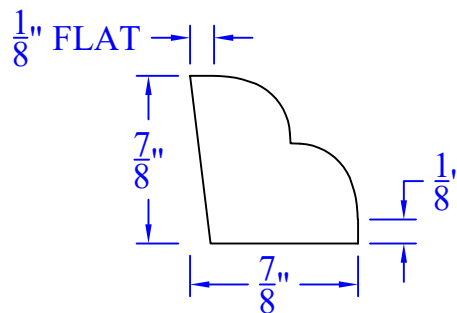

# Creative Woodworking N.W., Inc.

1036 S.E. Taylor \* Portland, Oregon 97214

Phone:(503) 230-9265 \* Fax:(503) 232-9082

www.Creativewoodworkingnw.com

**BSHO016**

**$\frac{7}{8}$ " x  $\frac{7}{8}$ "**