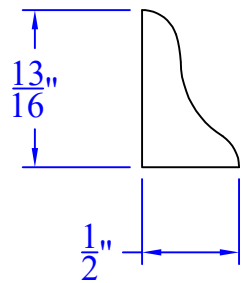

Creative Woodworking N.W., Inc.

1036 S.E. Taylor * Portland, Oregon 97214
Phone:(503) 230-9265 * Fax:(503) 232-9082
www.Creativewoodworkingnw.com

BSHO018
1/2" x 13/16"
SHAPER ONLY