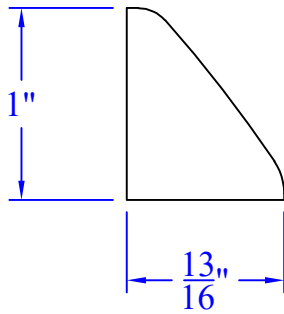

Creative Woodworking N.W., Inc.

1036 S.E. Taylor * Portland, Oregon 97214
Phone:(503) 230-9265 * Fax:(503) 232-9082
www.Creativewoodworkingnw.com

BSHO020

1" x $\frac{13}{16}$ "