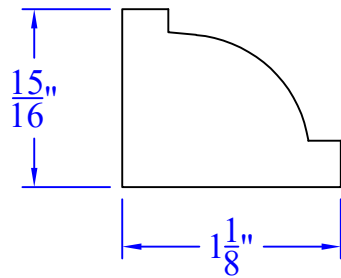

# Creative Woodworking N.W., Inc.

1036 S.E. Taylor \* Portland, Oregon 97214  
Phone:(503) 230-9265 \* Fax:(503) 232-9082  
www.Creativewoodworkingnw.com

BSHO021

15/16" x 1-1/8"