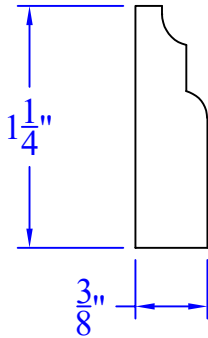

# Creative Woodworking N.W., Inc.

1036 S.E. Taylor \* Portland, Oregon 97214  
Phone:(503) 230-9265 \* Fax:(503) 232-9082  
www.Creativewoodworkingnw.com

BSHO022

3/8" x 1-1/4"