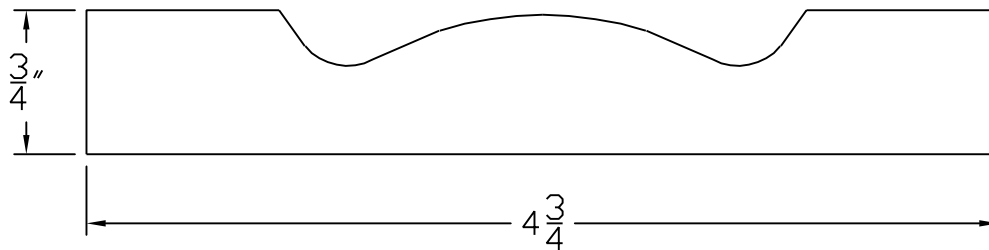

Creative Woodworking N.W., Inc.

1036 S.E. Taylor * Portland, Oregon 97214

Phone:(503) 230-9265 * Fax:(503) 232-9082

www.Creativewoodworkingnw.com

CASG003

3/4" X 4 3/4"