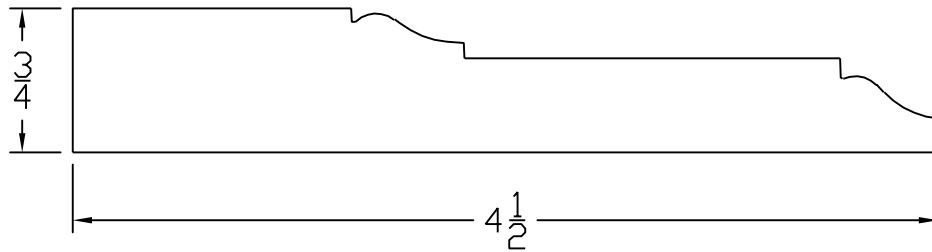

# Creative Woodworking N.W., Inc.

1036 S.E. Taylor \* Portland, Oregon 97214

Phone:(503) 230-9265 \* Fax:(503) 232-9082

www.Creativewoodworkingnw.com

CASG004

3/4" X 4 1/2"