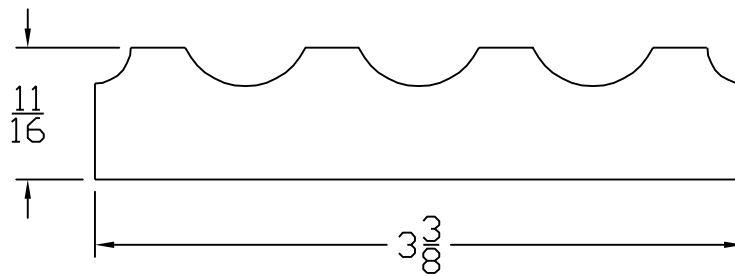

# Creative Woodworking N.W., Inc.

1036 S.E. Taylor \* Portland, Oregon 97214

Phone:(503) 230-9265 \* Fax:(503) 232-9082

www.Creativewoodworkingnw.com

CASG005

$11/16"$  X  $3\ 3/8"$