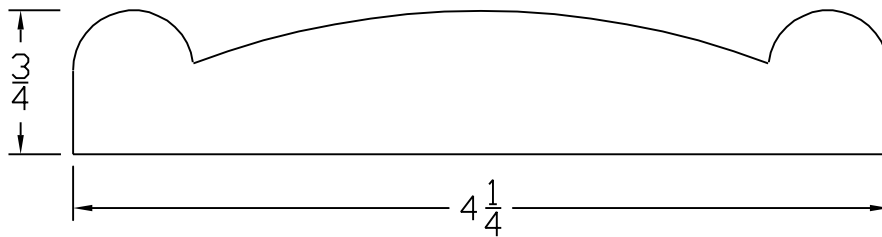

Creative Woodworking N.W., Inc.

1036 S.E. Taylor * Portland, Oregon 97214

Phone:(503) 230-9265 * Fax:(503) 232-9082

www.Creativewoodworkingnw.com

CASG007