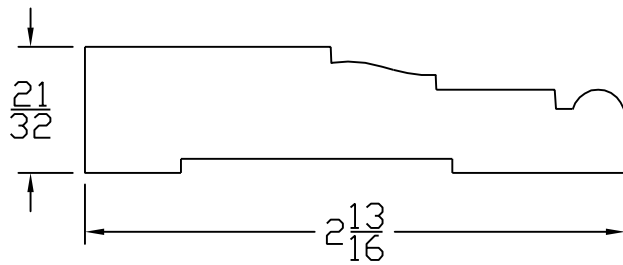

Creative Woodworking N.W., Inc.

1036 S.E. Taylor * Portland, Oregon 97214

Phone:(503) 230-9265 * Fax:(503) 232-9082

www.Creativewoodworkingnw.com

CASG008