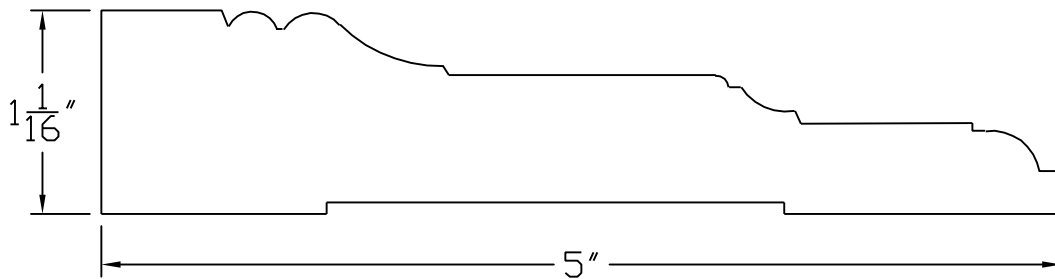

Creative Woodworking N.W., Inc.

1036 S.E. Taylor * Portland, Oregon 97214

Phone:(503) 230-9265 * Fax:(503) 232-9082

www.Creativewoodworkingnw.com

CASG011

1 1/16" X 5"