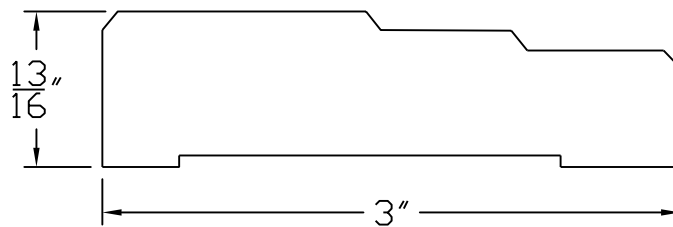

Creative Woodworking N.W., Inc.

1036 S.E. Taylor * Portland, Oregon 97214

Phone:(503) 230-9265 * Fax:(503) 232-9082

www.Creativewoodworkingnw.com

CASG013

13/16" X 3"