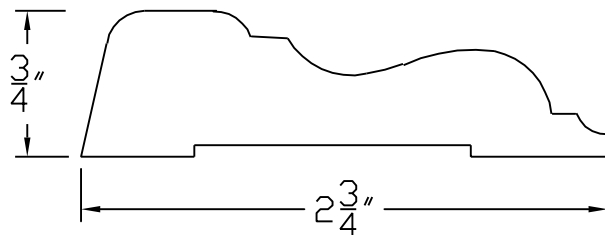

Creative Woodworking N.W., Inc.

1036 S.E. Taylor * Portland, Oregon 97214

Phone:(503) 230-9265 * Fax:(503) 232-9082

www.Creativewoodworkingnw.com

CASG020

3/4" X 2 3/4"