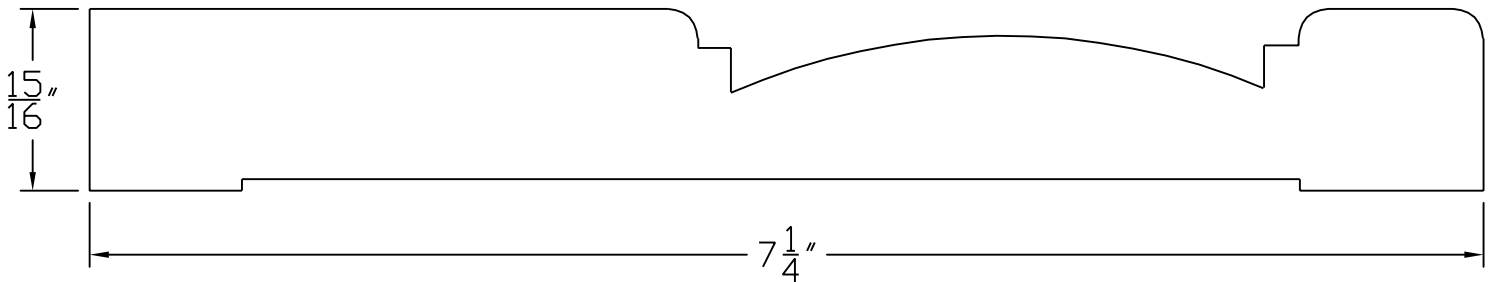

# Creative Woodworking N.W., Inc.

1036 S.E. Taylor \* Portland, Oregon 97214

Phone:(503) 230-9265 \* Fax:(503) 232-9082

www.Creativewoodworkingnw.com

CASG021

$15/16$ " X  $7\ 1/4$ "