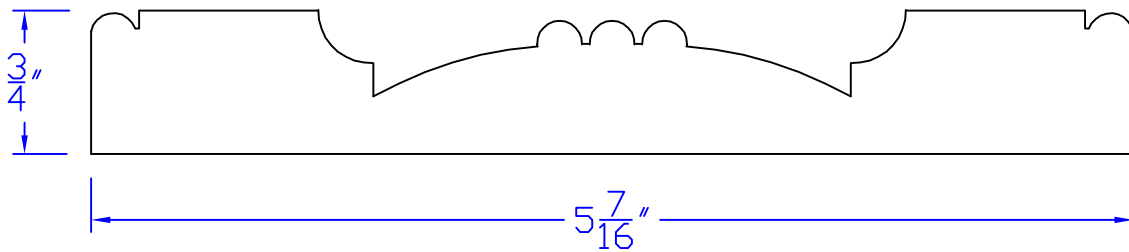

# Creative Woodworking N.W., Inc.

1036 S.E. Taylor \* Portland, Oregon 97214  
Phone:(503) 230-9265 \* Fax:(503) 232-9082  
www.Creativewoodworkingnw.com

CASG022  
3/4" X 5 7/16"