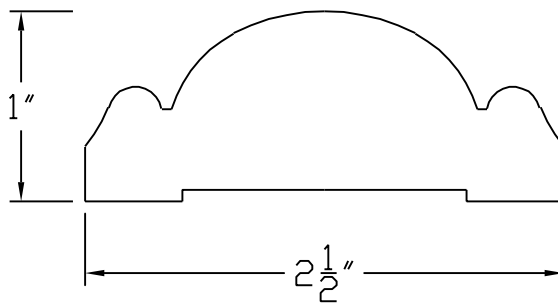

# Creative Woodworking N.W., Inc.

1036 S.E. Taylor \* Portland, Oregon 97214

Phone:(503) 230-9265 \* Fax:(503) 232-9082

[www.Creativewoodworkingnw.com](http://www.Creativewoodworkingnw.com)

CASG024

1" X 2 1/2"