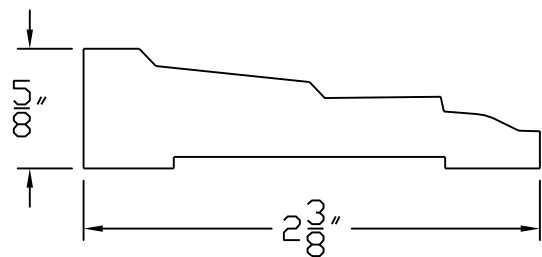

Creative Woodworking N.W., Inc.

1036 S.E. Taylor * Portland, Oregon 97214

Phone:(503) 230-9265 * Fax:(503) 232-9082

www.Creativewoodworkingnw.com

CASG031

5/8" X 2 3/8"