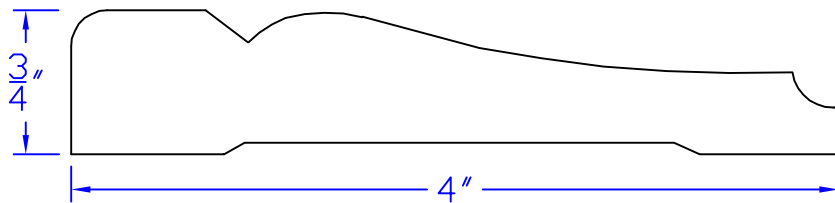

Creative Woodworking N.W., Inc.

1036 S.E. Taylor * Portland, Oregon 97214

Phone:(503) 230-9265 * Fax:(503) 232-9082

www.Creativewoodworkingnw.com

CASG032
3/4" x 4"