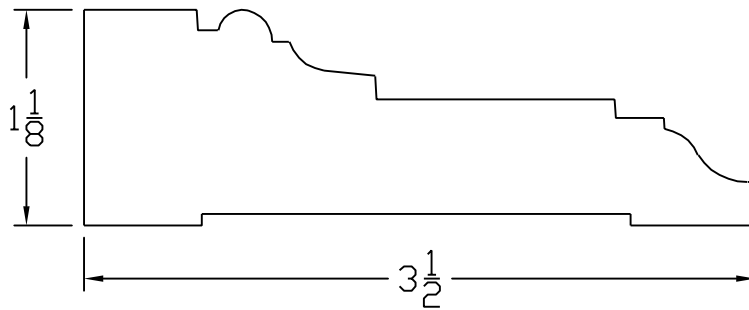

Creative Woodworking N.W., Inc.

1036 S.E. Taylor * Portland, Oregon 97214

Phone:(503) 230-9265 * Fax:(503) 232-9082

www.Creativewoodworkingnw.com

CASG033

1 1/8" X 3 1/2"