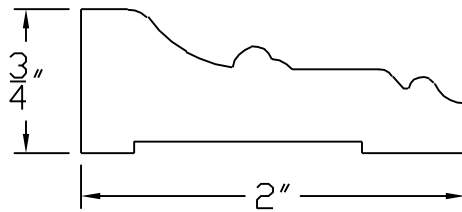

# Creative Woodworking N.W., Inc.

1036 S.E. Taylor \* Portland, Oregon 97214

Phone:(503) 230-9265 \* Fax:(503) 232-9082

[www.Creativewoodworkingnw.com](http://www.Creativewoodworkingnw.com)

CASG034

3/4" X 2"