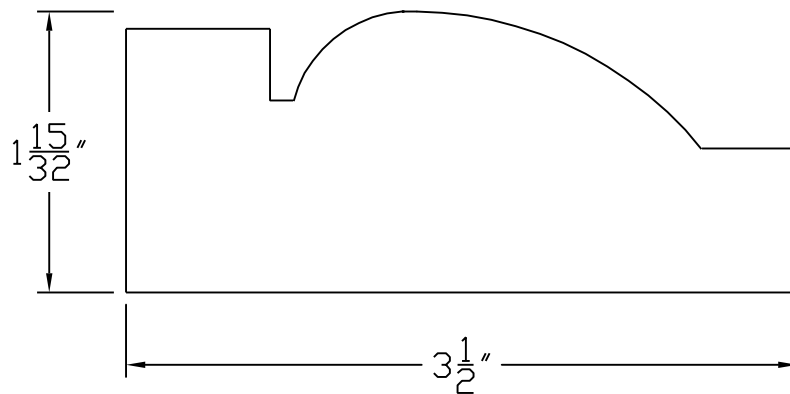

# Creative Woodworking N.W., Inc.

1036 S.E. Taylor \* Portland, Oregon 97214

Phone:(503) 230-9265 \* Fax:(503) 232-9082

www.Creativewoodworkingnw.com

CASG035

1 15/32 X 3 1/2