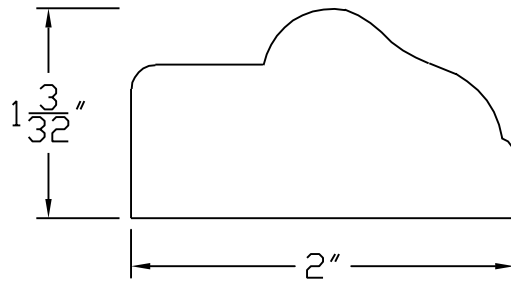

Creative Woodworking N.W., Inc.

1036 S.E. Taylor * Portland, Oregon 97214

Phone:(503) 230-9265 * Fax:(503) 232-9082

www.Creativewoodworkingnw.com

CASG036

1 3/32" X 2"