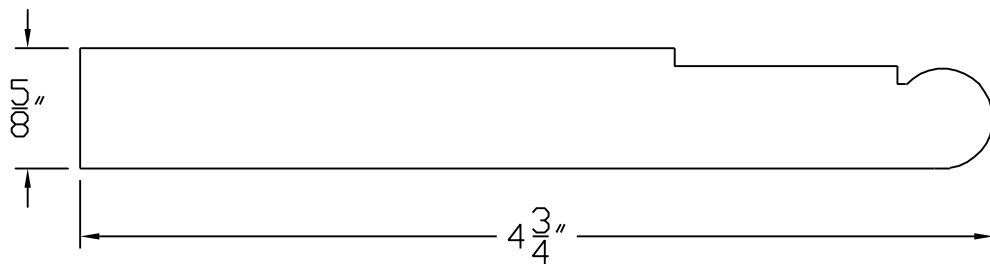

Creative Woodworking N.W., Inc.

1036 S.E. Taylor * Portland, Oregon 97214

Phone:(503) 230-9265 * Fax:(503) 232-9082

www.Creativewoodworkingnw.com

CASG037

5/8" X 4 3/4"