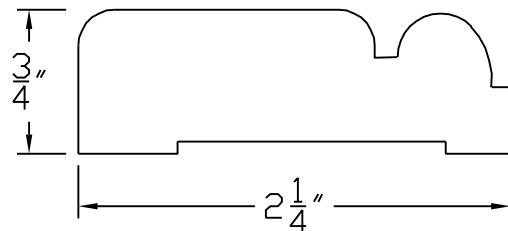

Creative Woodworking N.W., Inc.

1036 S.E. Taylor * Portland, Oregon 97214

Phone:(503) 230-9265 * Fax:(503) 232-9082

www.Creativewoodworkingnw.com

CASG040

3/4" X 2 1/4"