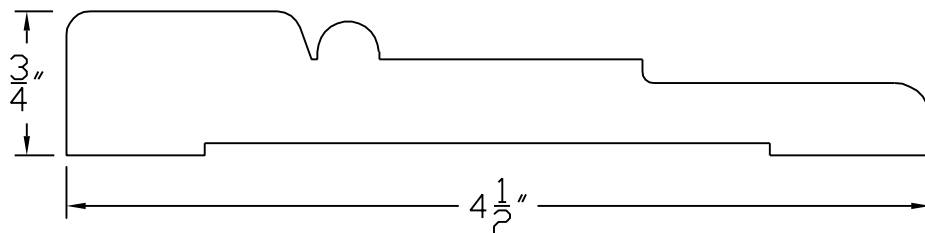

Creative Woodworking N.W., Inc.

1036 S.E. Taylor * Portland, Oregon 97214

Phone:(503) 230-9265 * Fax:(503) 232-9082

www.Creativewoodworkingnw.com

CASG044

3/4" X 4 1/2"