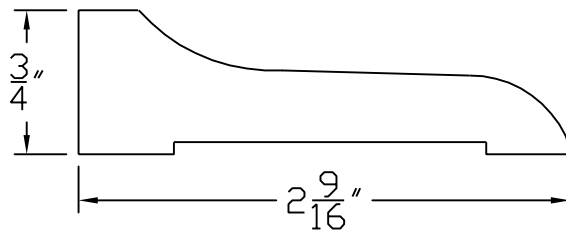

Creative Woodworking N.W., Inc.

1036 S.E. Taylor * Portland, Oregon 97214

Phone:(503) 230-9265 * Fax:(503) 232-9082

www.Creativewoodworkingnw.com

CASG048

3/4" X 2 9/16"