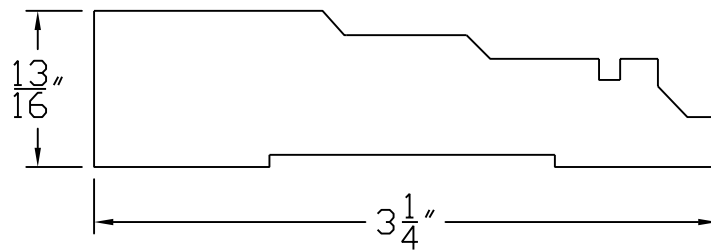

Creative Woodworking N.W., Inc.

1036 S.E. Taylor * Portland, Oregon 97214

Phone:(503) 230-9265 * Fax:(503) 232-9082

www.Creativewoodworkingnw.com

CASG049

$13/16"$ X $3\ 1/4"$