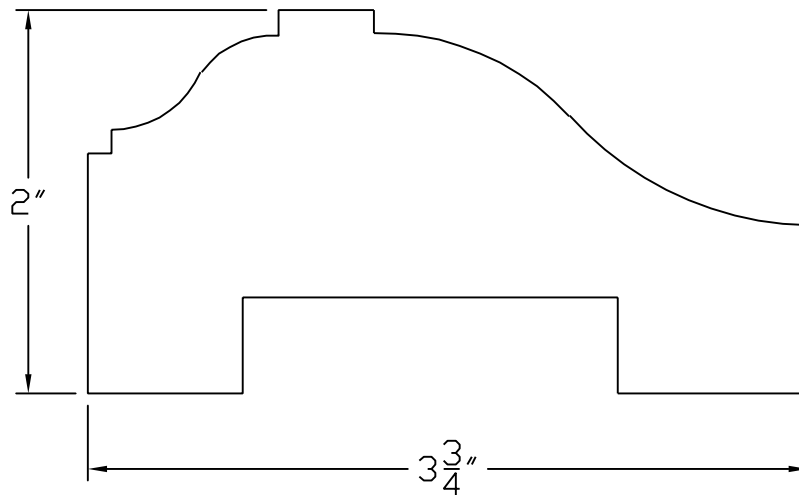

Creative Woodworking N.W., Inc.

1036 S.E. Taylor * Portland, Oregon 97214

Phone:(503) 230-9265 * Fax:(503) 232-9082

www.Creativewoodworkingnw.com

CASG052
2" X 3 3/4"