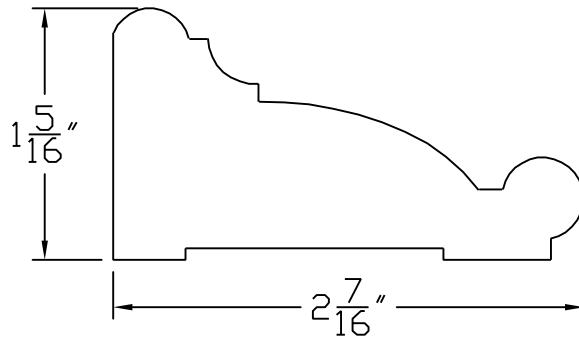

# Creative Woodworking N.W., Inc.

1036 S.E. Taylor \* Portland, Oregon 97214

Phone:(503) 230-9265 \* Fax:(503) 232-9082

www.Creativewoodworkingnw.com

CASG057

1 5/16" X 2 7/16"