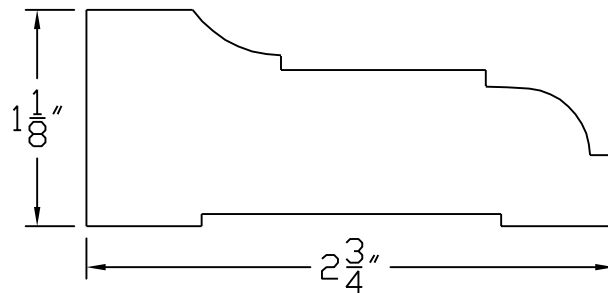

Creative Woodworking N.W., Inc.

1036 S.E. Taylor * Portland, Oregon 97214

Phone:(503) 230-9265 * Fax:(503) 232-9082

www.Creativewoodworkingnw.com

CASG061

1 1/8" X 2 3/4"