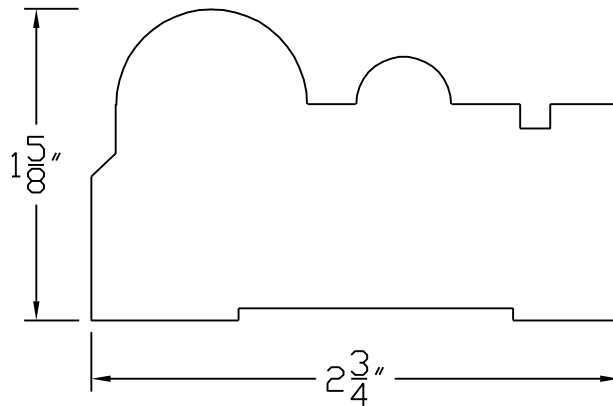

# Creative Woodworking N.W., Inc.

1036 S.E. Taylor \* Portland, Oregon 97214

Phone:(503) 230-9265 \* Fax:(503) 232-9082

[www.Creativewoodworkingnw.com](http://www.Creativewoodworkingnw.com)

CASG063

1 5/8" X 2 3/4"