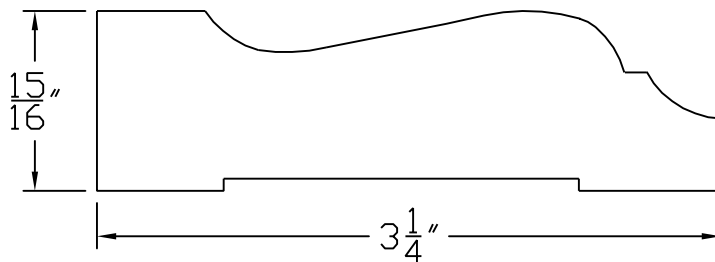

Creative Woodworking N.W., Inc.

1036 S.E. Taylor * Portland, Oregon 97214

Phone:(503) 230-9265 * Fax:(503) 232-9082

www.Creativewoodworkingnw.com

CASG068

15/16" X 3 1/4"