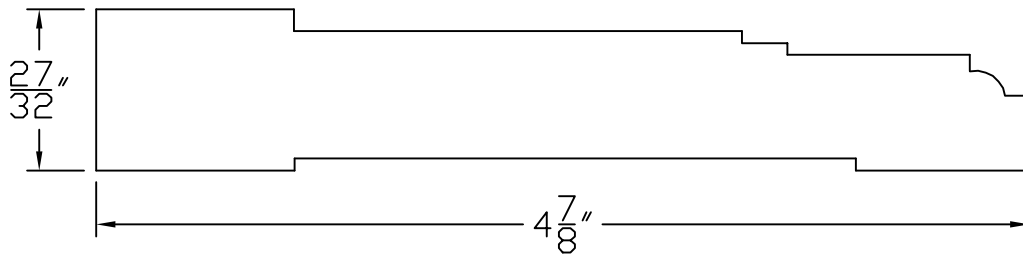

Creative Woodworking N.W., Inc.

1036 S.E. Taylor * Portland, Oregon 97214

Phone:(503) 230-9265 * Fax:(503) 232-9082

www.Creativewoodworkingnw.com

CASG069

$27/32$ " X $4\ 7/8$ "